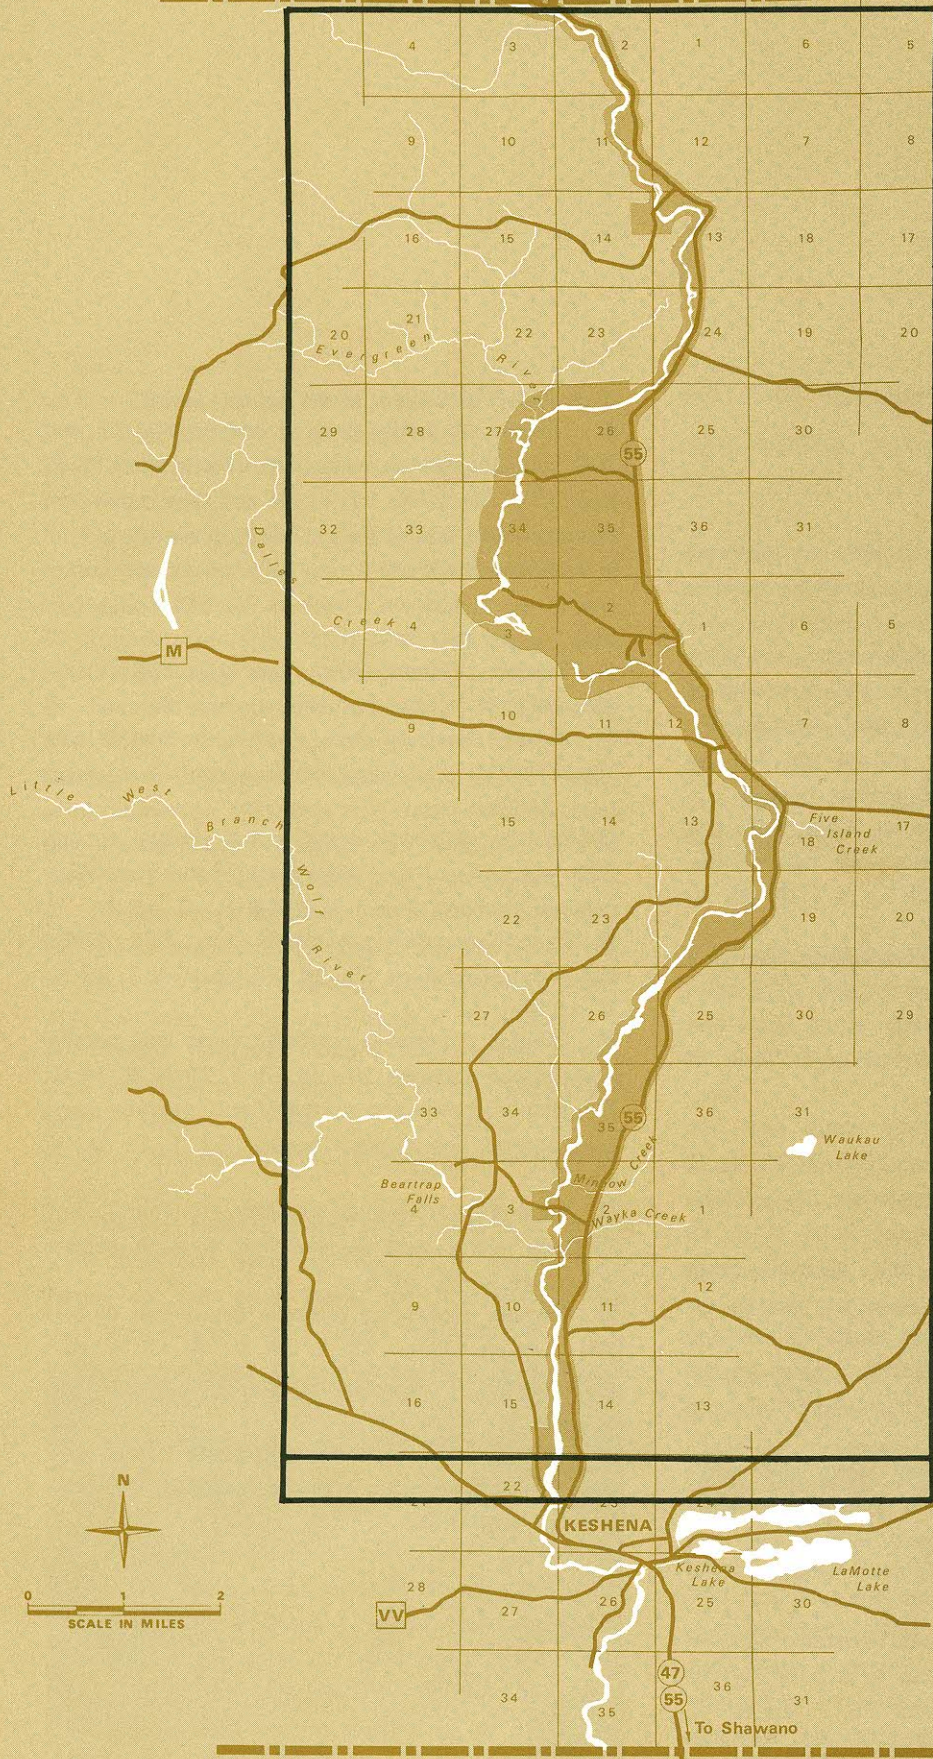

To Langlade,
Hollister, & Lily

Langlade County

**SCENIC
RIVER
AREA
23.5 MILES**

**RECREATIONAL
RIVER
AREA
.5 MILES**

**RIVER CLASSIFICATION
WOLF NATIONAL SCENIC RIVERWAY
MENOMINEE COUNTY**